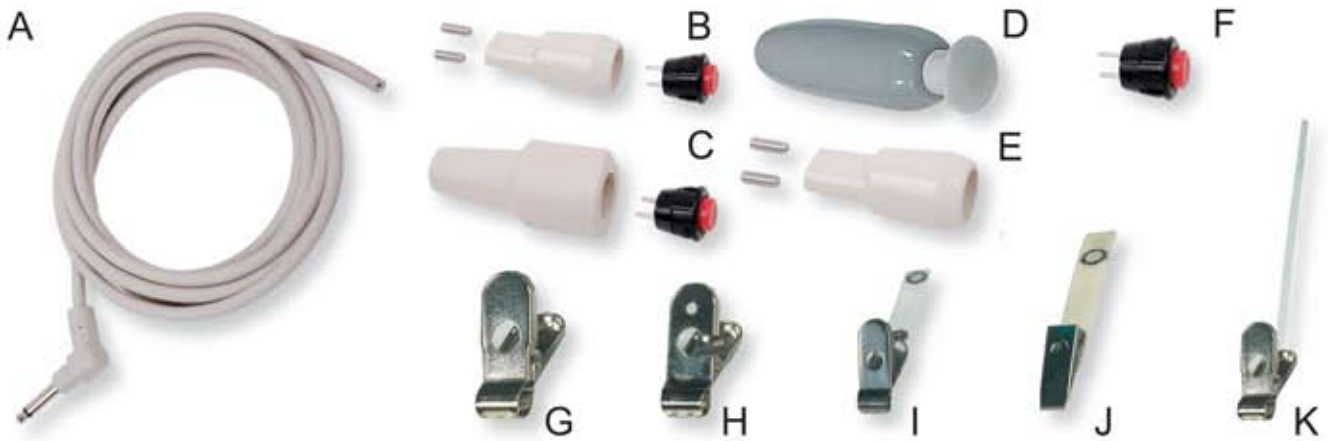

E1268

Coiled Repairable Call Cord - 12 Ft.

- Impact-proof switch and pendant
- Superior pull strength design
- Permanent stainless steel security clip
- Large comfortable pendant shape
- Available with various plug types
- Duraflex™ cable

As Low As **\$12.95**

		1 - 4	5 - 24	25 - 49	50 +
E1268-12RB	Single	\$19.95	\$14.95	\$13.95	\$12.95
E1278-12RB	Dual	\$39.95	\$29.95	\$27.95	CALL

Replacement Parts & Security Clips

A	Replacement Duraflex™ cable 8 ft (custom lengths available)	C1200-08	\$6.95
B	Call cord repair kit (momentary switch, pendant shell & set screws)	E0010-00R	\$4.95
C	Call cord repair kit - ergonomic design (momentary switch, pendant shell)	E0020-00R	\$4.95
D	Locking button switch (round handle)	788-110-0	\$27.95
E	Pendant shell (twist resistant strain relief & cable clamp screw)	610-525-0	\$3.95
F	Red momentary button switch (heavy duty design)	788-094-0	\$2.95
G	Permanent slide-on - for 1/4 to .325 inch diameter cord (package of 10)	205-341-0	\$13.95
H	Interlock press-on - for 1/4 to .325 inch diameter cord (package of 10)	205-326-0	\$13.95
I	Snap-on large clip - for 1/4 to .39 inch diameter cord (package of 10)	205-181-0	\$22.95
J	Snap-on small clip - for 1/4 to .39 inch diameter cord (package of 10)	205-176-0	\$13.95
K	Security clip with nylon tie - universal fit (package of 10)	205-401-0	\$13.95