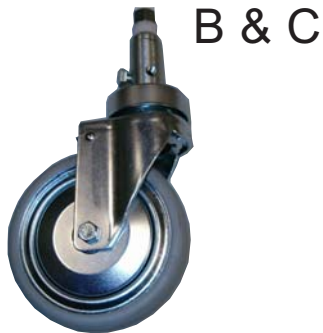

## 5" Bed Casters

	Description	Part #	Hill-Rom® Cross Ref	Price
A	Swivel caster	CAST02-1696	SA-1358	\$24.95
B	Central, total locking caster	CAST02-1697	SA-1360	\$55.95
C	Central, steer locking caster	CAST02-1698	SA-1359	\$56.95
D	Total locking caster-manual	CAST02-1701	SA-1219	\$36.95
E	Steer locking caster-manual	CAST02-1702	SA-1220	\$48.95

Each Caster Listed Above Has: **Steel Center - Rubber Tire - Ball Bearing**

## 8" Stretcher Casters

	Description	Part #	Hill-Rom® Cross Ref #	Price
	Central, total locking caster	CAST04-1713	SA-1483	\$89.95
	Central, steer locking caster	CAST04-1714	SA-1484	\$89.95

Caster Listed Above Has: **8" Wheel - Steel Center - Polyurethane Tire - Precision Ball Bearing**